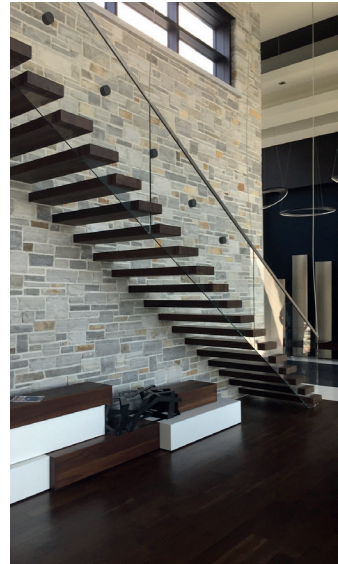

STRINGERS

NEW YORK

SAN DIEGO

CHICAGO

DETAILS

- Available in a variety of colors except for the Chicago that is available on primer only.
- Several possible configurations: Straight stringer, with landing.
- With 3 angled stairs (Chicago only).
- Step width: 54" maximum.