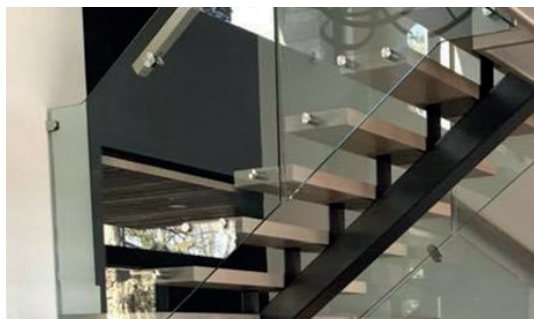

ACCESSORIES

SMC 350