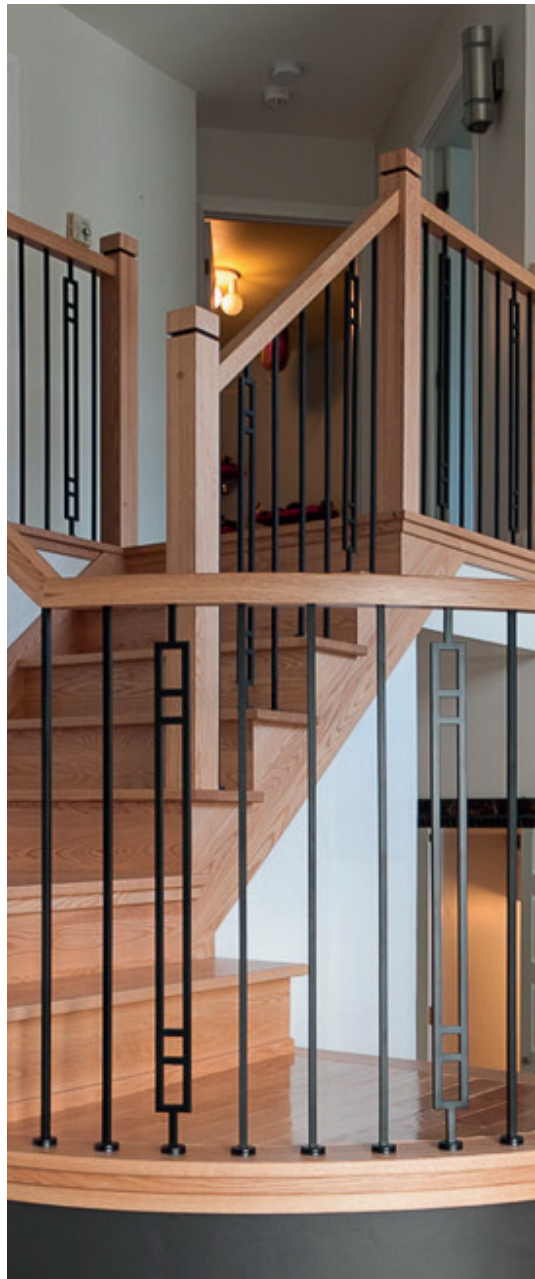

T 010

GT 010

GT 013

TW 010

DETAILS

T 010 | GT 010 | GT 013: Standard shoe is included.

TW 010: Standard shoe is square.
Wood and metal combination.
Wood species: birch, maple and oak.

COLLECTION
Prestige Metal CONTEMPORARY
GARDE-CORPS | RAILINGS