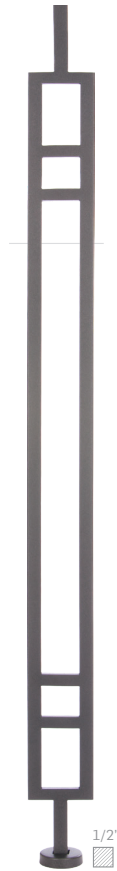

CM
Metallic Carbon

MR
Métallc Chestnut

ACV
Pewter

TEXTURED

NT
Textured Black

NON TEXTURED

GU
Urban Grey

CU
Urban Carbon

NE
Everest Black

GE
Everest Grey

Note that exact reproduction of the rich shades and depth of color is impossible in print. Please refer to your color samples. Colors may vary slightly from one order to another.

T 010

GT 010

GT 013

TW 010

DETAILS

T 010 | GT 010 | GT 013: Standard shoe is included.

TW 010: Standard shoe is square.
Wood and metal combination.
Wood species: birch, maple and oak.

COLLECTION
Prestige Metal CONTEMPORARY
GARDE-CORPS | RAILINGS

COLLECTION
CONTEMPORARY

COLLECTION
Prestige Metal **CONTEMPORARY**
GARDE-CORPS | RAILINGS

ZS 01*

ZS 01-2*

T 020

T 021

DETAILS

T 020 - T 021: Standard shoe included.