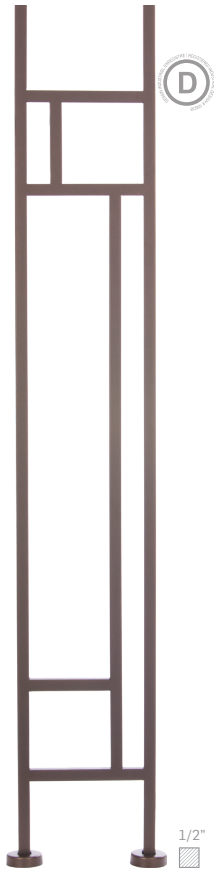

NE
Everest Black

GE
Everest Grey

Note that exact reproduction of the rich shades and depth of color is impossible in print. Please refer to your color samples. Colors may vary slightly from one order to another.

T 010

GT 010

GT 013

TW 010

DETAILS

T 010 | GT 010 | GT 013: Standard shoe is included.

TW 010: Standard shoe is square.
Wood and metal combination.
Wood species: birch, maple and oak.

COLLECTION
Prestige Metal CONTEMPORARY
GARDE-CORPS | RAILINGS